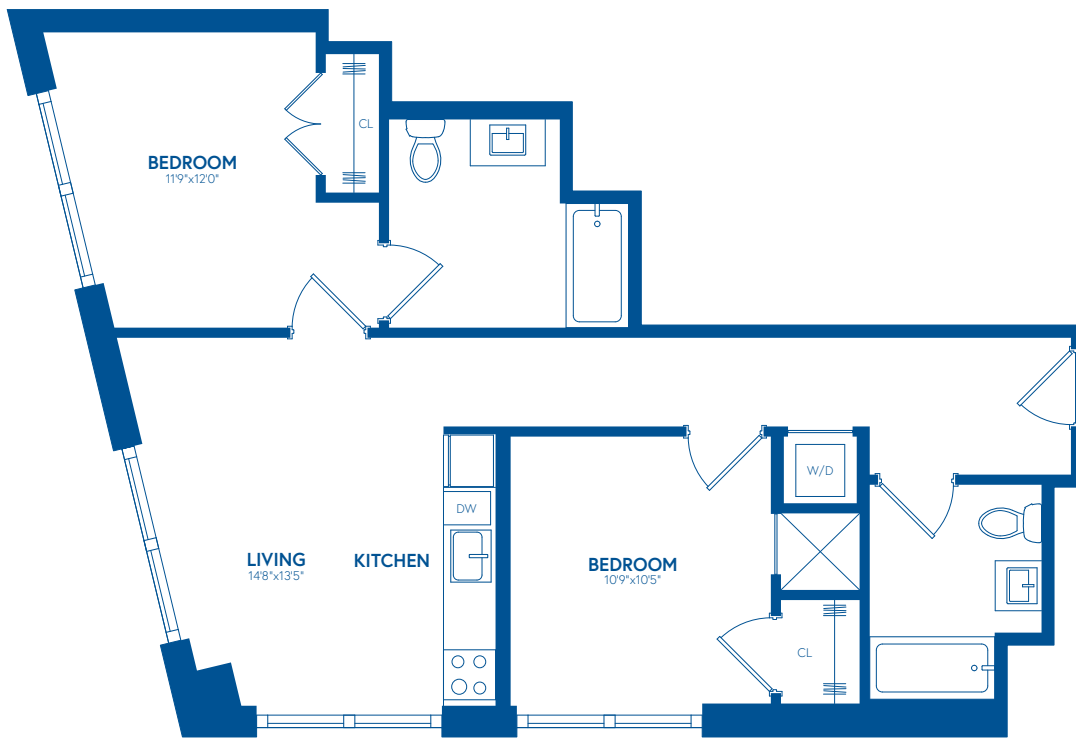

Two Bedroom C3

2 BED / 2 BATH

856

SQ. FT.

FLORIAN

1 Florida Avenue NE | Washington, DC 20002

www.thefloriandc.com

Floor plans are artist's rendering. All dimensions are approximate. Actual product and specifications may vary in dimension or detail. Not all features are available in every apartment. Prices and availability are subject to change. Please see a representative for details.