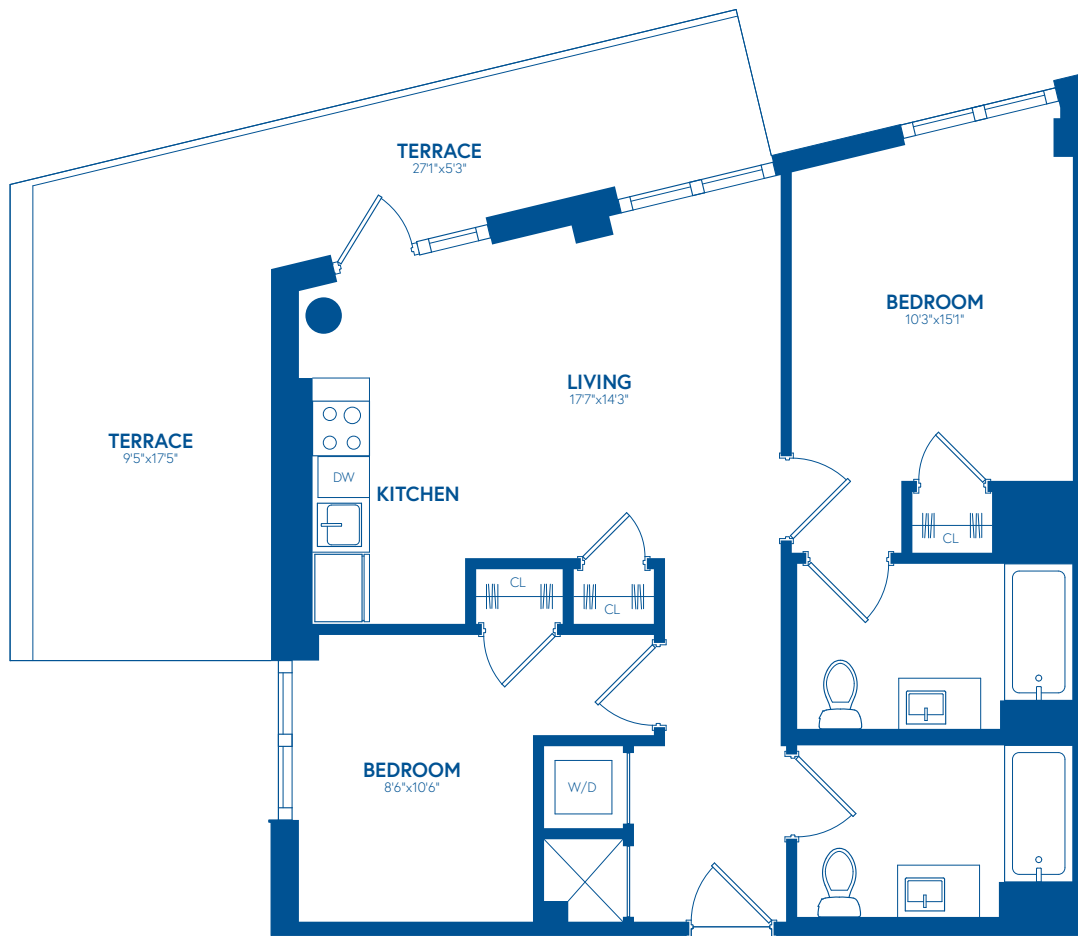

Two Bedroom + Terrace PH208

2 BED / 2 BATH

814

SQ. FT.

FLORIAN

1 Florida Avenue NE | Washington, DC 20002

www.thefloriandc.com

Floor plans are artist's rendering. All dimensions are approximate. Actual product and specifications may vary in dimension or detail. Not all features are available in every apartment. Prices and availability are subject to change. Please see a representative for details.

ARIA    