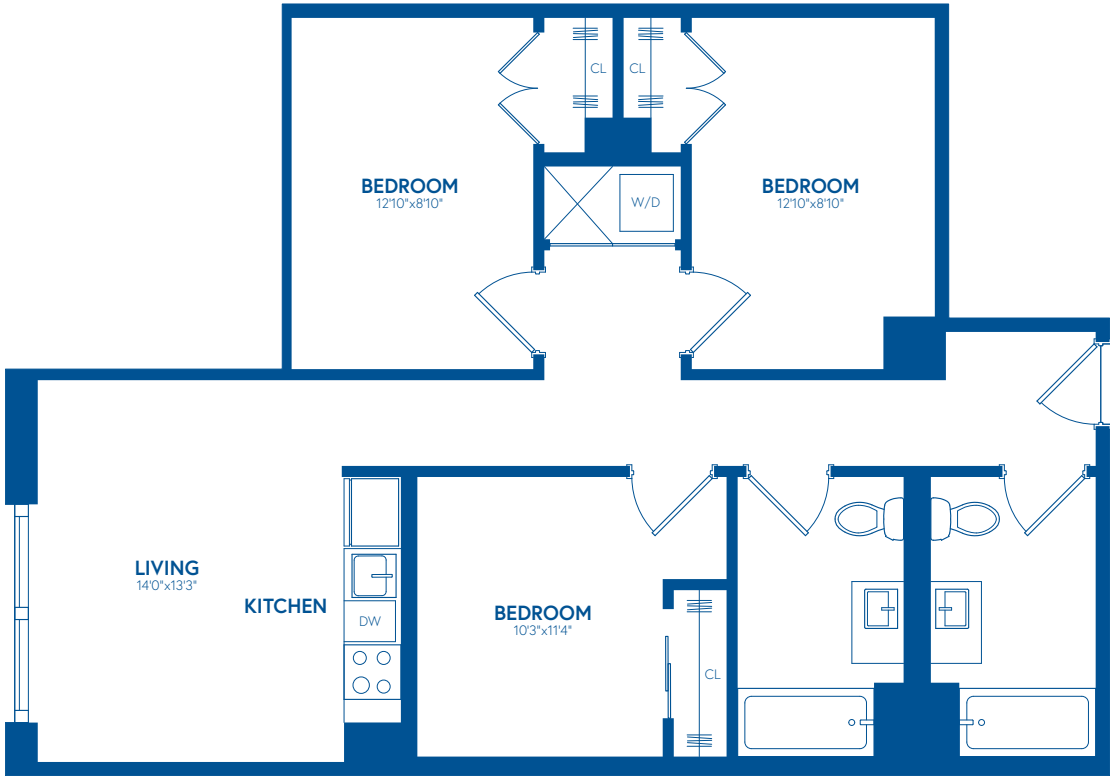

# Trio D1

3 BED / 2 BATH

# 925

SQ. FT.

**FLORIAN**

1 Florida Avenue NE | Washington, DC 20002

[www.thefloriandc.com](http://www.thefloriandc.com)

Floor plans are artist's rendering. All dimensions are approximate. Actual product and specifications may vary in dimension or detail. Not all features are available in every apartment. Prices and availability are subject to change. Please see a representative for details.