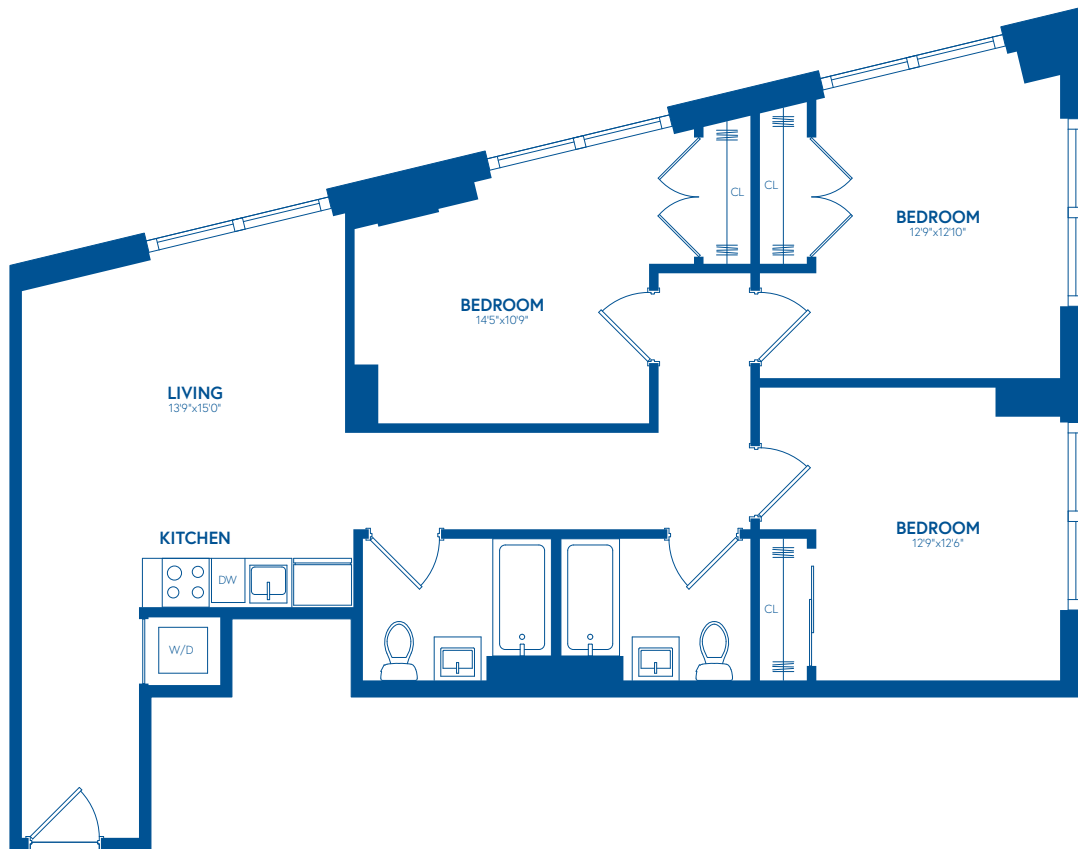

Three Bedroom D2

1123

3 BED / 2 BATH

SQ. FT.

FLORIAN

1 Florida Avenue NE | Washington, DC 20002

www.thefloriandc.com

Floor plans are artist's rendering. All dimensions are approximate. Actual product and specifications may vary in dimension or detail. Not all features are available in every apartment. Prices and availability are subject to change. Please see a representative for details.