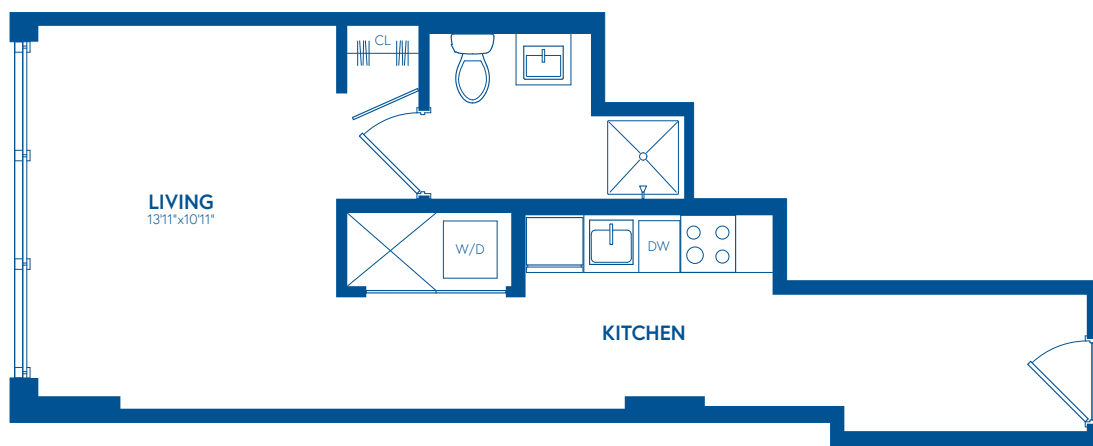

Studio A4

STUDIO / 1 BATH

463

SQ. FT.

FLORIAN
THE

1 Florida Avenue NE | Washington, DC 20002

www.thefloriandc.com

Floor plans are artist's rendering. All dimensions are approximate. Actual product and specifications may vary in dimension or detail.
Not all features are available in every apartment. Prices and availability are subject to change. Please see a representative for details.