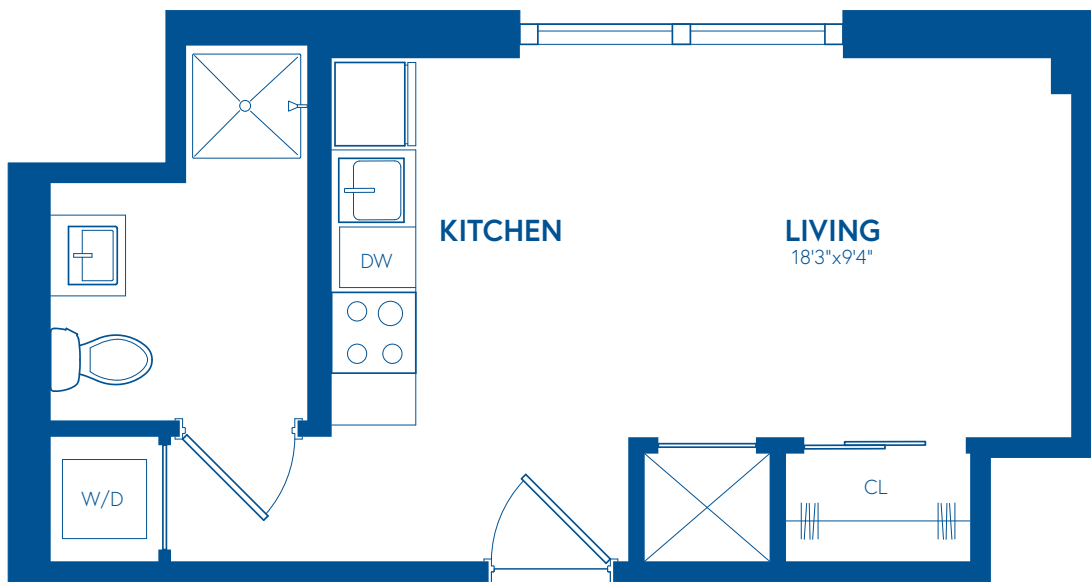

Studio A1

STUDIO / 1 BATH

361

SQ. FT.

FLORIAN

1 Florida Avenue NE | Washington, DC 20002

www.thefloriandc.com

Floor plans are artist's rendering. All dimensions are approximate. Actual product and specifications may vary in dimension or detail. Not all features are available in every apartment. Prices and availability are subject to change. Please see a representative for details.