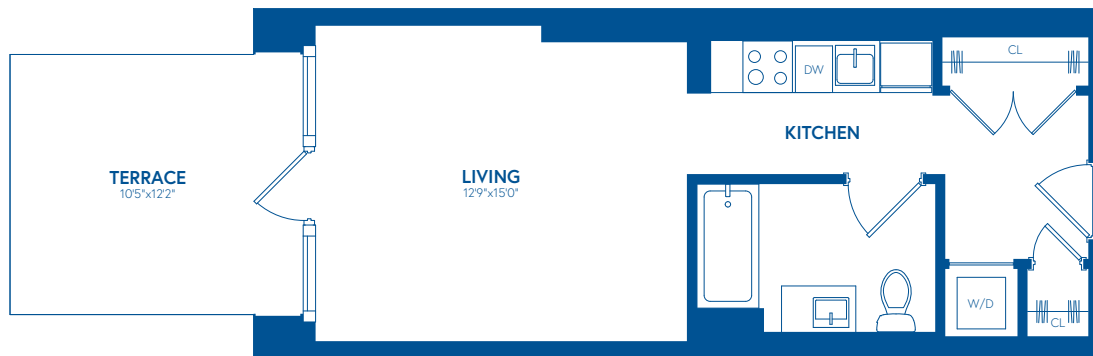

Studio + Terrace PH204

421

STUDIO / 1 BATH

SQ. FT.

FLORIAN

1 Florida Avenue NE | Washington, DC 20002

www.thefloriandc.com

Floor plans are artist's rendering. All dimensions are approximate. Actual product and specifications may vary in dimension or detail. Not all features are available in every apartment. Prices and availability are subject to change. Please see a representative for details.