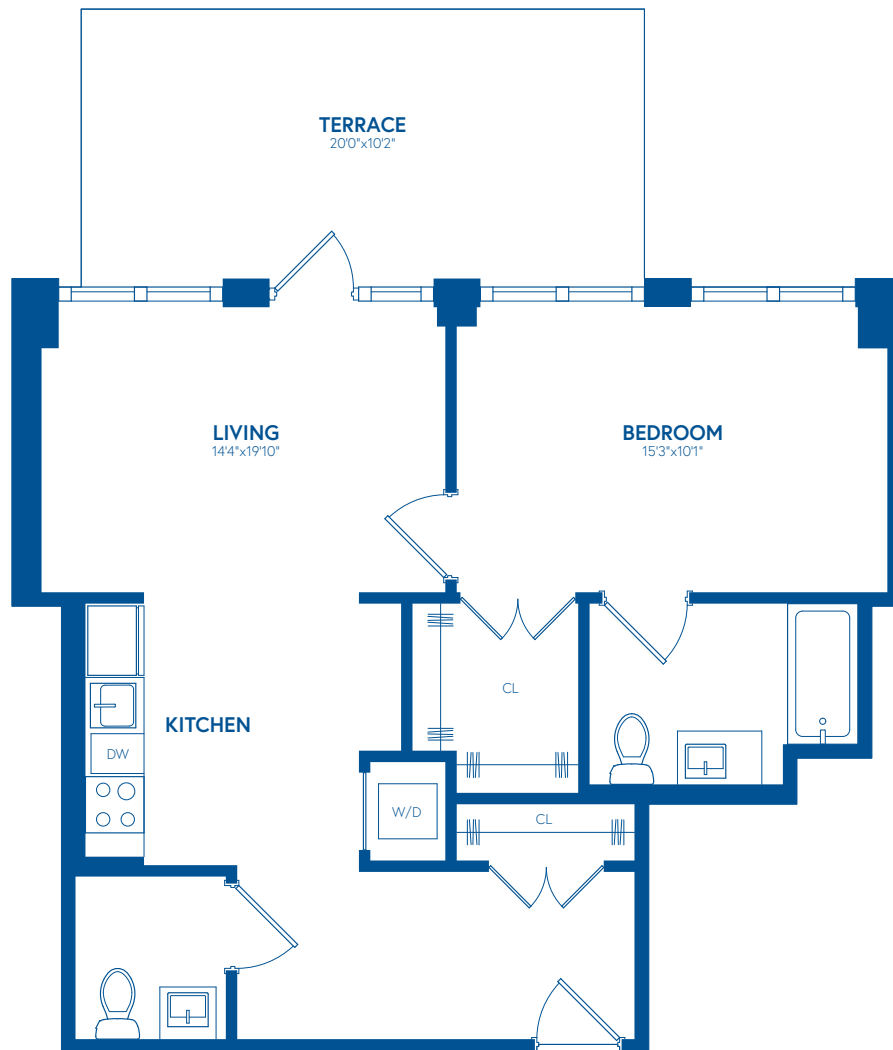

One Bedroom PH201

737

1 BED / 1.5 BATH

SQ. FT.

FLORIAN

1 Florida Avenue NE | Washington, DC 20002

www.thefloriandc.com

Floor plans are artist's rendering. All dimensions are approximate. Actual product and specifications may vary in dimension or detail. Not all features are available in every apartment. Prices and availability are subject to change. Please see a representative for details.