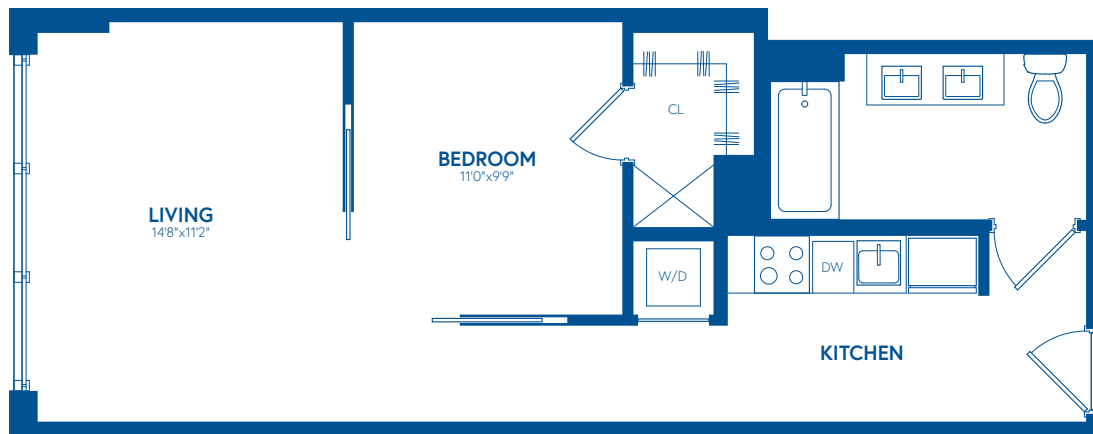

# One Bedroom B9

1 BED / 1 BATH

# 601

SQ. FT.

**FLORIAN**

1 Florida Avenue NE | Washington, DC 20002

[www.thefloriandc.com](http://www.thefloriandc.com)

Floor plans are artist's rendering. All dimensions are approximate. Actual product and specifications may vary in dimension or detail. Not all features are available in every apartment. Prices and availability are subject to change. Please see a representative for details.