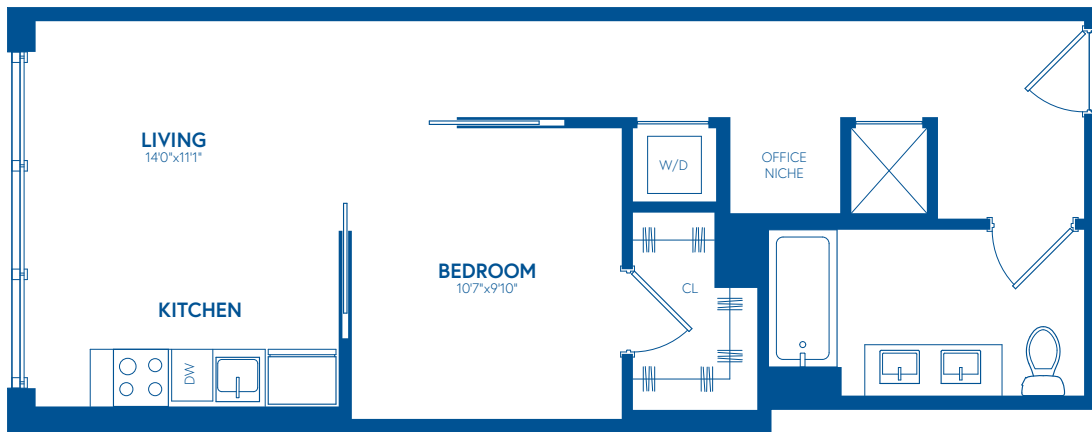

One Bedroom B8

1 BED / 1 BATH

601

SQ. FT.

FLORIAN

1 Florida Avenue NE | Washington, DC 20002

www.thefloriandc.com

Floor plans are artist's rendering. All dimensions are approximate. Actual product and specifications may vary in dimension or detail. Not all features are available in every apartment. Prices and availability are subject to change. Please see a representative for details.