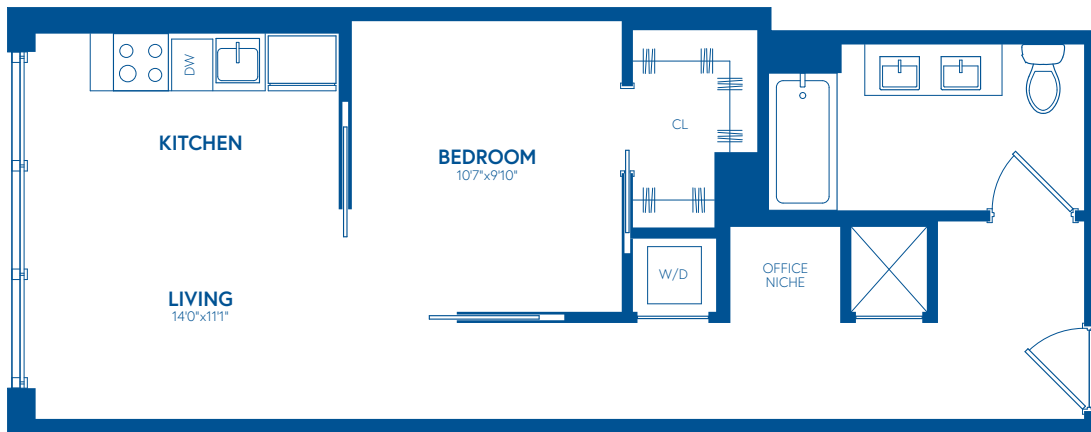

# One Bedroom B7

1 BED / 1 BATH

# 601

SQ. FT.

**FL**THE**ORIAN**

1 Florida Avenue NE | Washington, DC 20002

[www.thefloriandc.com](http://www.thefloriandc.com)

Floor plans are artist's rendering. All dimensions are approximate. Actual product and specifications may vary in dimension or detail. Not all features are available in every apartment. Prices and availability are subject to change. Please see a representative for details.