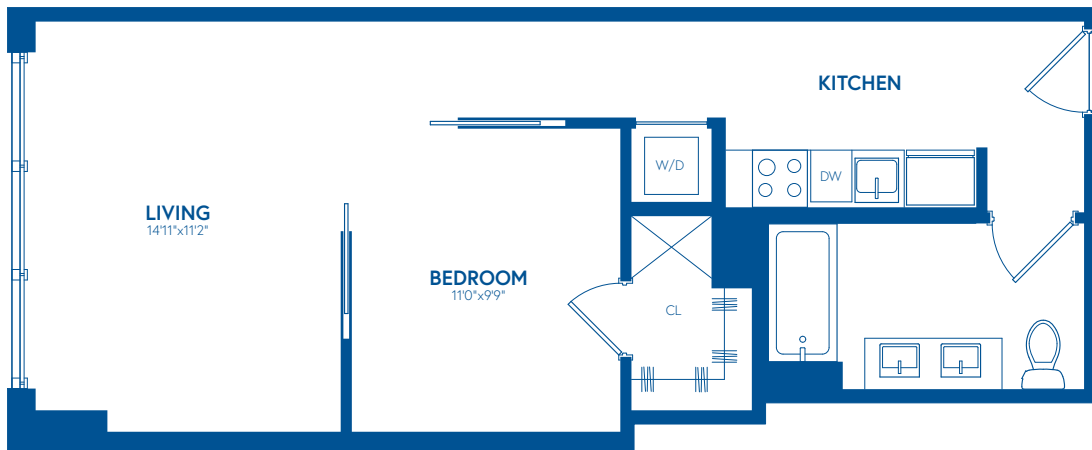

One Bedroom B6

1 BED / 1 BATH

601

SQ. FT.

FLORIAN

1 Florida Avenue NE | Washington, DC 20002

www.thefloriandc.com

Floor plans are artist's rendering. All dimensions are approximate. Actual product and specifications may vary in dimension or detail. Not all features are available in every apartment. Prices and availability are subject to change. Please see a representative for details.