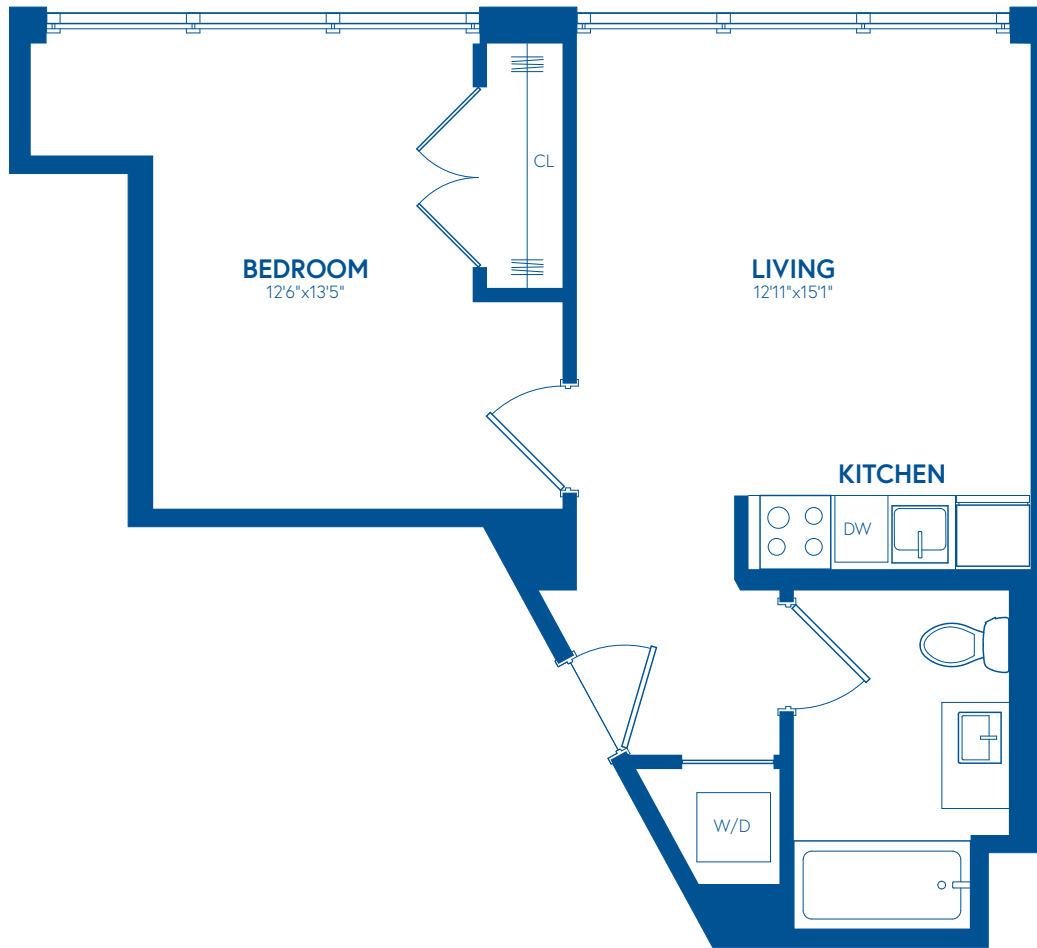

# One Bedroom B5

1 BED / 1 BATH

# 544

SQ. FT.

FLORIAN

1 Florida Avenue NE | Washington, DC 20002

[www.thefloriandc.com](http://www.thefloriandc.com)

Floor plans are artist's rendering. All dimensions are approximate. Actual product and specifications may vary in dimension or detail. Not all features are available in every apartment. Prices and availability are subject to change. Please see a representative for details.