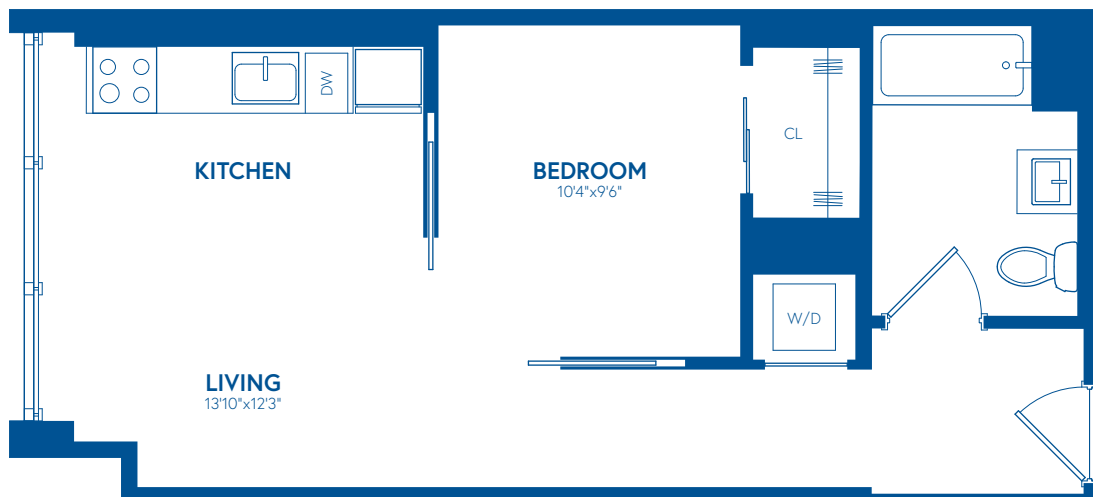

# One Bedroom B3

1 BED / 1 BATH

# 512

SQ. FT.

**FLORIAN**

1 Florida Avenue NE | Washington, DC 20002

[www.thefloriandc.com](http://www.thefloriandc.com)

Floor plans are artist's rendering. All dimensions are approximate. Actual product and specifications may vary in dimension or detail. Not all features are available in every apartment. Prices and availability are subject to change. Please see a representative for details.