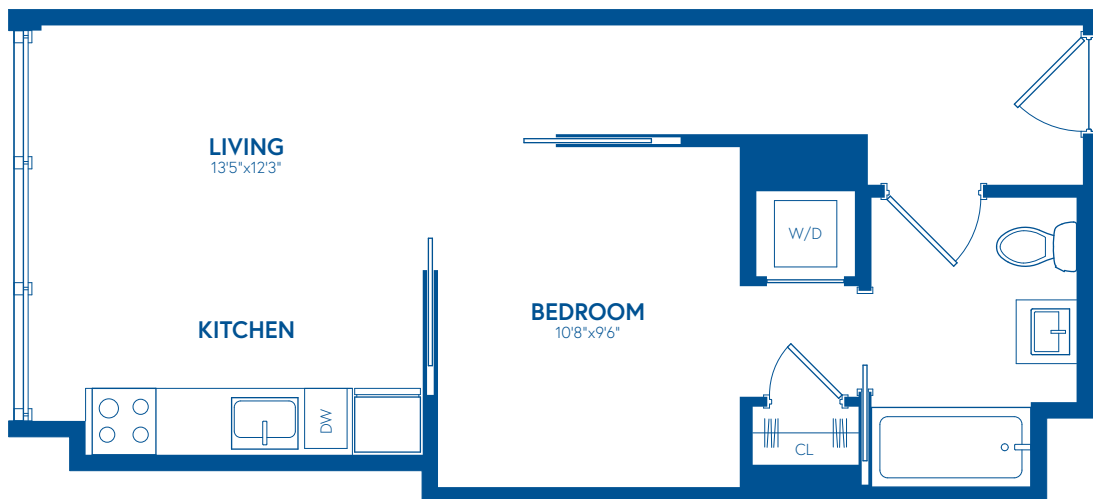

One Bedroom B2

1 BED / 1 BATH

510

SQ. FT.

FLORIAN

1 Florida Avenue NE | Washington, DC 20002

www.thefloriandc.com

Floor plans are artist's rendering. All dimensions are approximate. Actual product and specifications may vary in dimension or detail. Not all features are available in every apartment. Prices and availability are subject to change. Please see a representative for details.