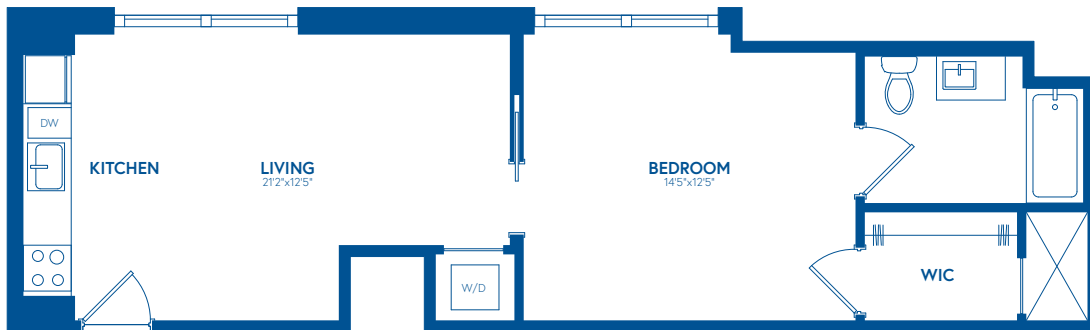

# One Bedroom B13

1 BED / 1 BATH

# 637

SQ. FT.

**FLORIAN**

1 Florida Avenue NE | Washington, DC 20002

[www.thefloriandc.com](http://www.thefloriandc.com)

Floor plans are artist's rendering. All dimensions are approximate. Actual product and specifications may vary in dimension or detail. Not all features are available in every apartment. Prices and availability are subject to change. Please see a representative for details.