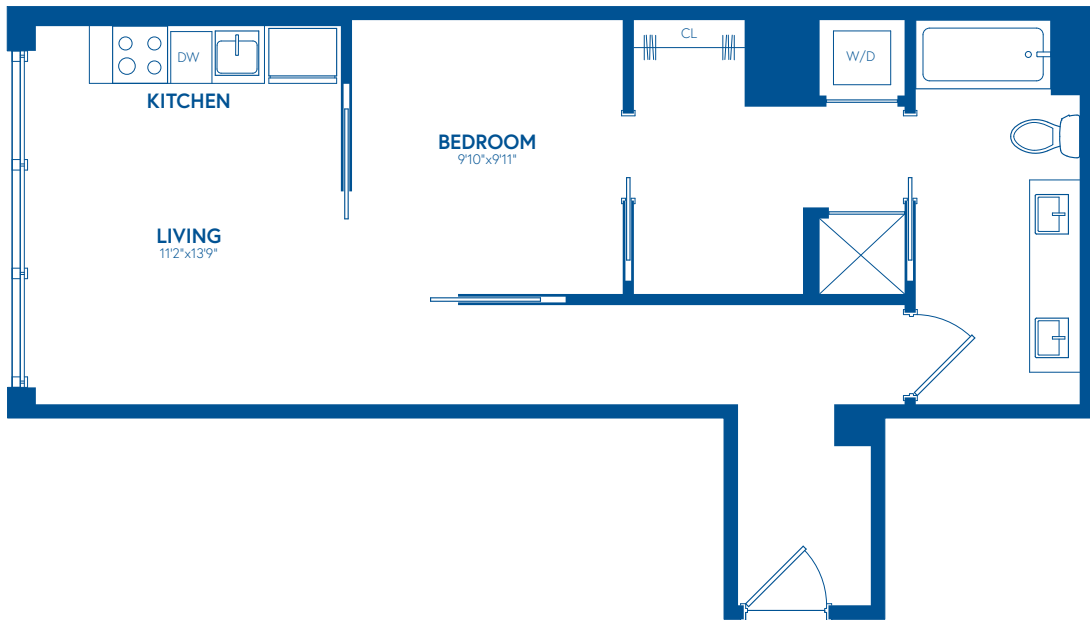

One Bedroom B12

1 BED / 1 BATH

631

SQ. FT.

FLORIAN

1 Florida Avenue NE | Washington, DC 20002

www.thefloriandc.com

Floor plans are artist's rendering. All dimensions are approximate. Actual product and specifications may vary in dimension or detail. Not all features are available in every apartment. Prices and availability are subject to change. Please see a representative for details.