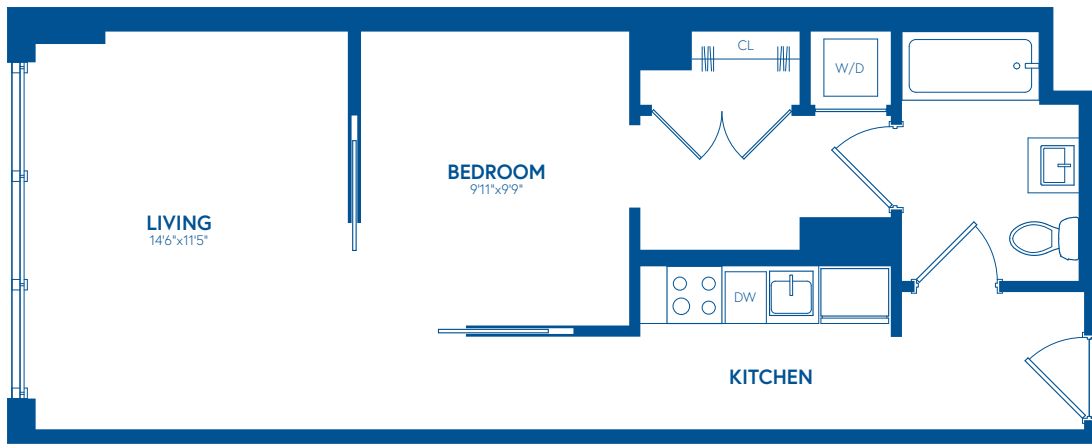

# One Bedroom B11

1 BED / 1 BATH

# 601

SQ. FT.

**FLORIAN**

1 Florida Avenue NE | Washington, DC 20002

[www.thefloriandc.com](http://www.thefloriandc.com)

Floor plans are artist's rendering. All dimensions are approximate. Actual product and specifications may vary in dimension or detail. Not all features are available in every apartment. Prices and availability are subject to change. Please see a representative for details.