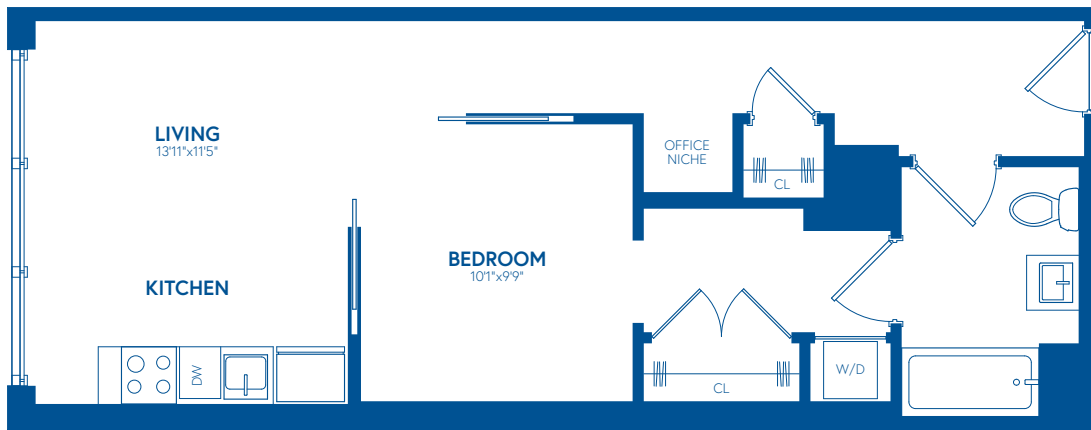

# One Bedroom B10

1 BED / 1 BATH

# 601

SQ. FT.

**FLORIAN**

1 Florida Avenue NE | Washington, DC 20002

[www.thefloriandc.com](http://www.thefloriandc.com)

Floor plans are artist's rendering. All dimensions are approximate. Actual product and specifications may vary in dimension or detail. Not all features are available in every apartment. Prices and availability are subject to change. Please see a representative for details.