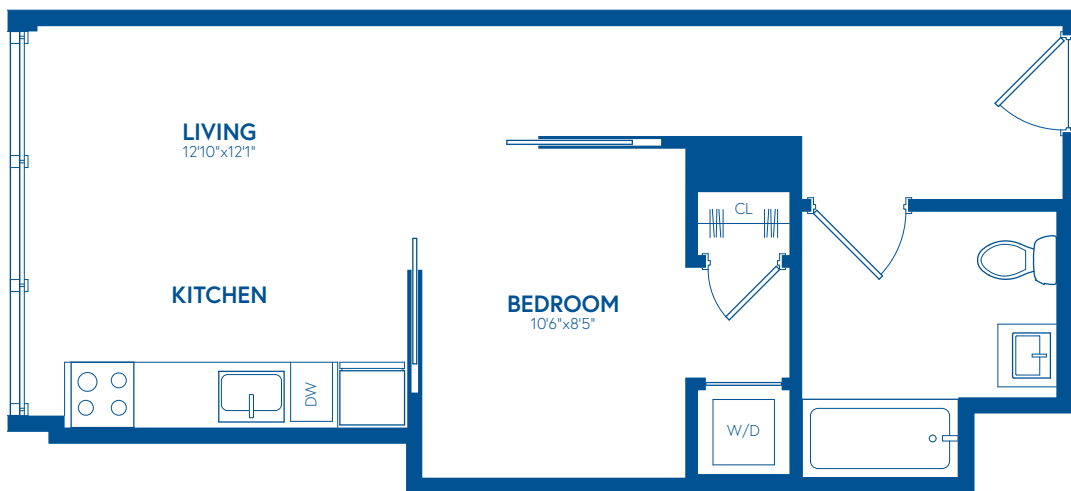

# One Bedroom B1

1 BED / 1 BATH

# 507

SQ. FT.

**FLORIAN**

1 Florida Avenue NE | Washington, DC 20002

[www.thefloriandc.com](http://www.thefloriandc.com)

Floor plans are artist's rendering. All dimensions are approximate. Actual product and specifications may vary in dimension or detail. Not all features are available in every apartment. Prices and availability are subject to change. Please see a representative for details.