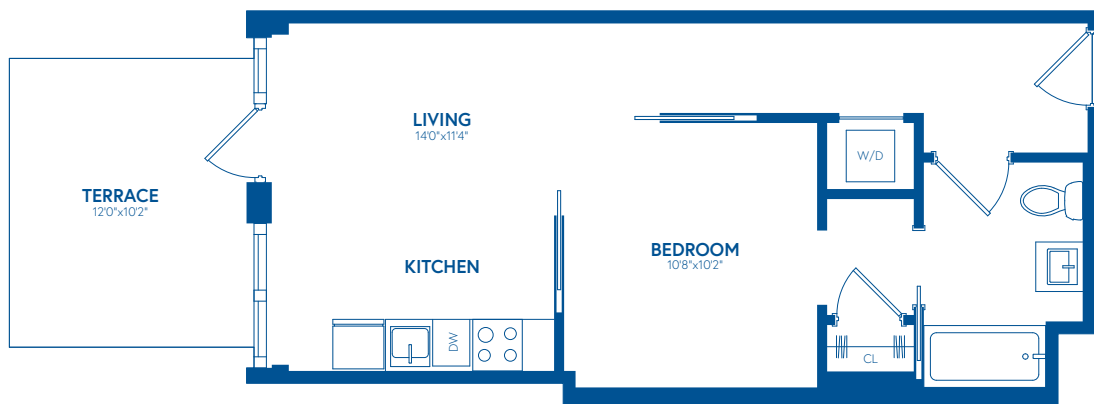

# One Bedroom + Terrace PH205

1 BED / 1 BATH

# 515

SQ. FT.

**FLORIAN**

1 Florida Avenue NE | Washington, DC 20002

[www.thefloriandc.com](http://www.thefloriandc.com)

Floor plans are artist's rendering. All dimensions are approximate. Actual product and specifications may vary in dimension or detail. Not all features are available in every apartment. Prices and availability are subject to change. Please see a representative for details.