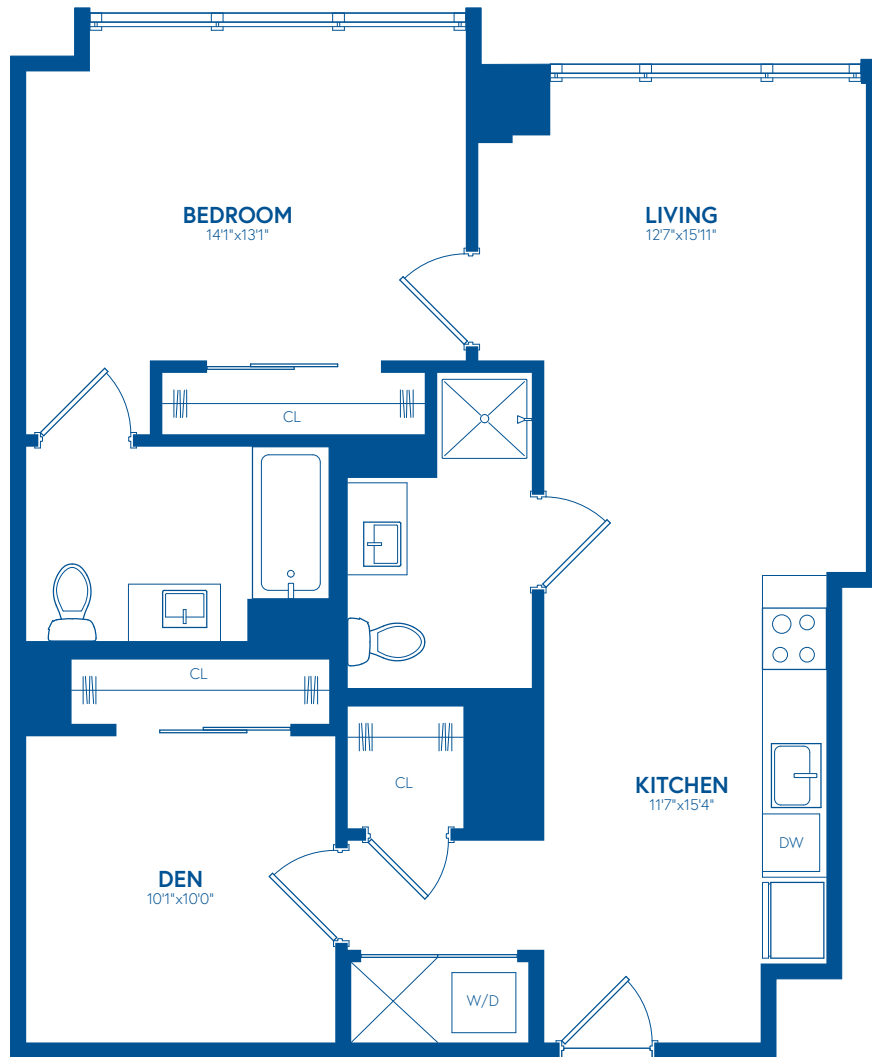

# One Bedroom + Den C5

1 BED / 2 BATH

931

SQ. FT.

FLORIAN

1 Florida Avenue NE | Washington, DC 20002

[www.thefloriandc.com](http://www.thefloriandc.com)

Floor plans are artist's rendering. All dimensions are approximate. Actual product and specifications may vary in dimension or detail. Not all features are available in every apartment. Prices and availability are subject to change. Please see a representative for details.

ARIA