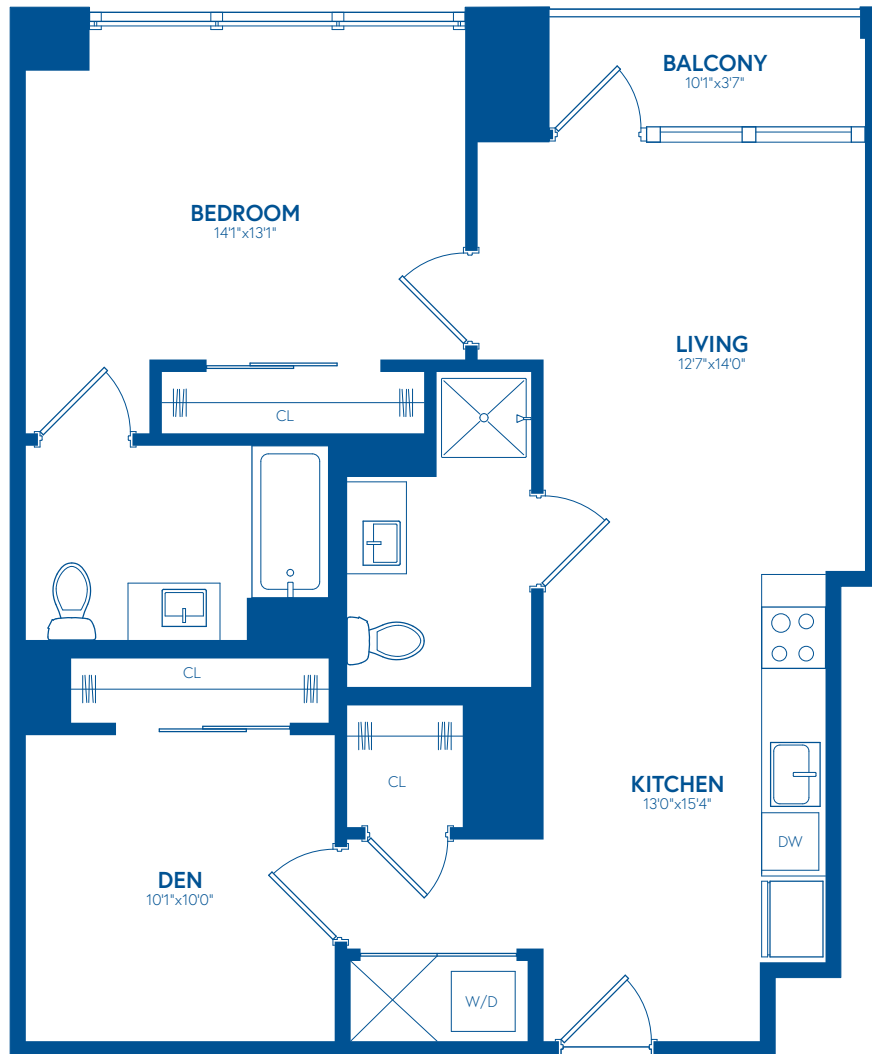

One Bedroom + Den C4

913

1 BED / 2 BATH

SQ. FT.

FLORIAN

1 Florida Avenue NE | Washington, DC 20002

www.thefloriandc.com

Floor plans are artist's rendering. All dimensions are approximate. Actual product and specifications may vary in dimension or detail. Not all features are available in every apartment. Prices and availability are subject to change. Please see a representative for details.

ARIA 