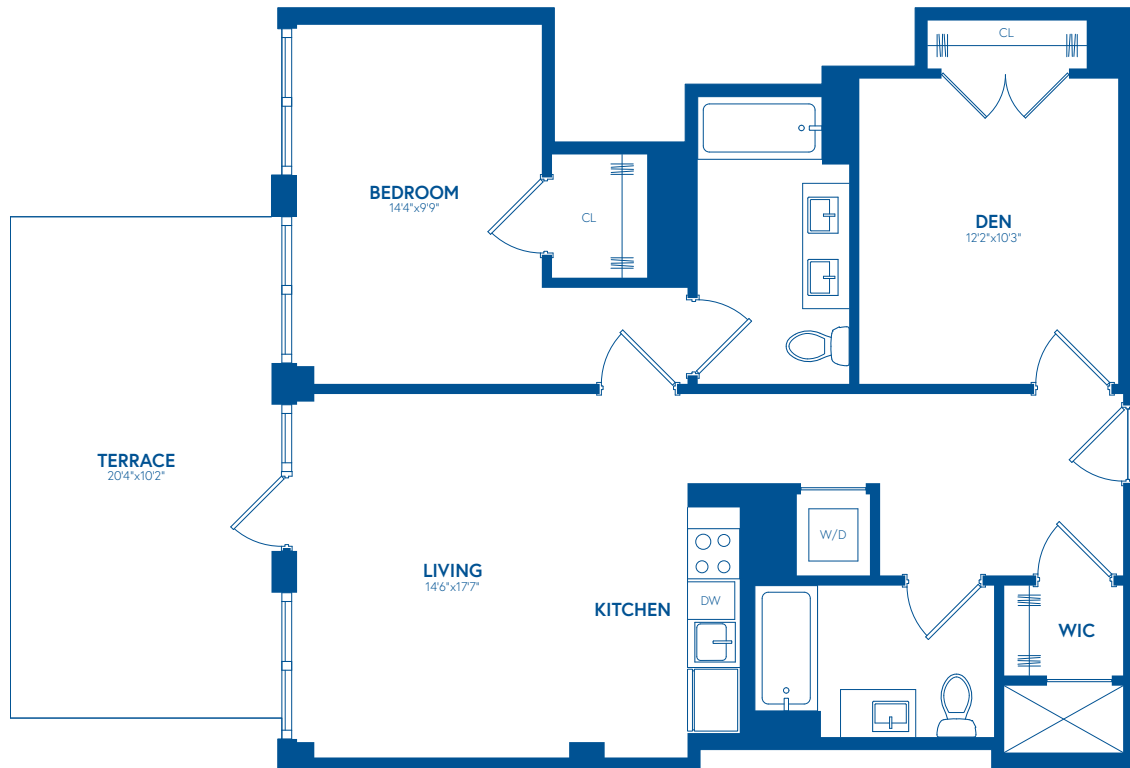

One Bedroom + Den + Terrace PH207 1025

1 BED / 2 BATH

SQ. FT.

FLORIAN

1 Florida Avenue NE | Washington, DC 20002

www.thefloriandc.com

Floor plans are artist's rendering. All dimensions are approximate. Actual product and specifications may vary in dimension or detail. Not all features are available in every apartment. Prices and availability are subject to change. Please see a representative for details.