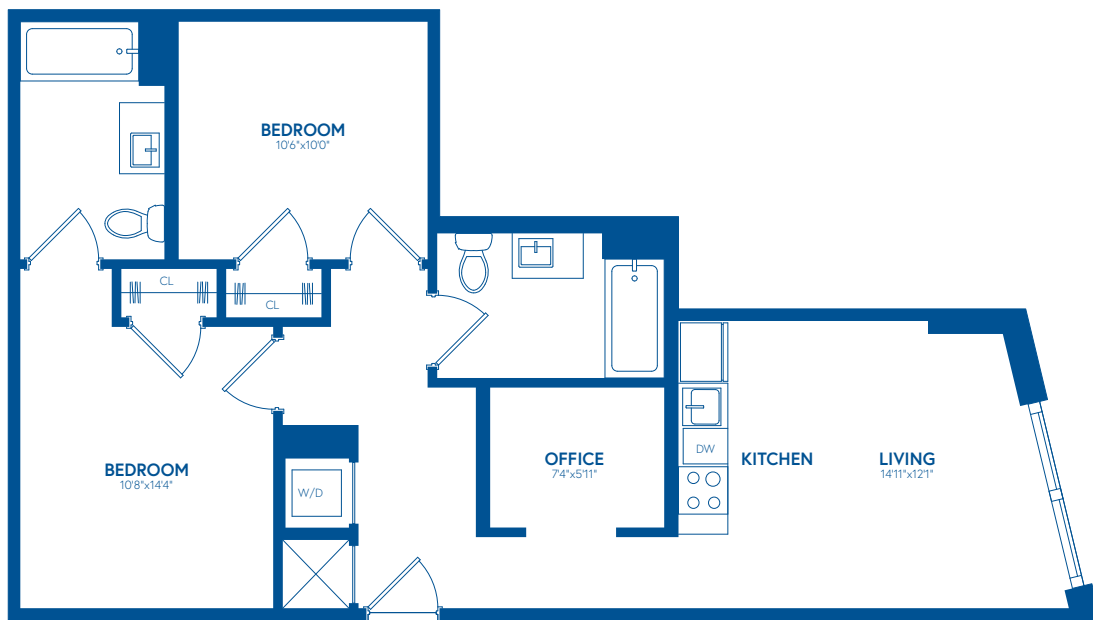

Duo + Office C2

2 BED / 2 BATH

833

SQ. FT.

FLORIAN

1 Florida Avenue NE | Washington, DC 20002

www.thefloriandc.com

Floor plans are artist's rendering. All dimensions are approximate. Actual product and specifications may vary in dimension or detail. Not all features are available in every apartment. Prices and availability are subject to change. Please see a representative for details.